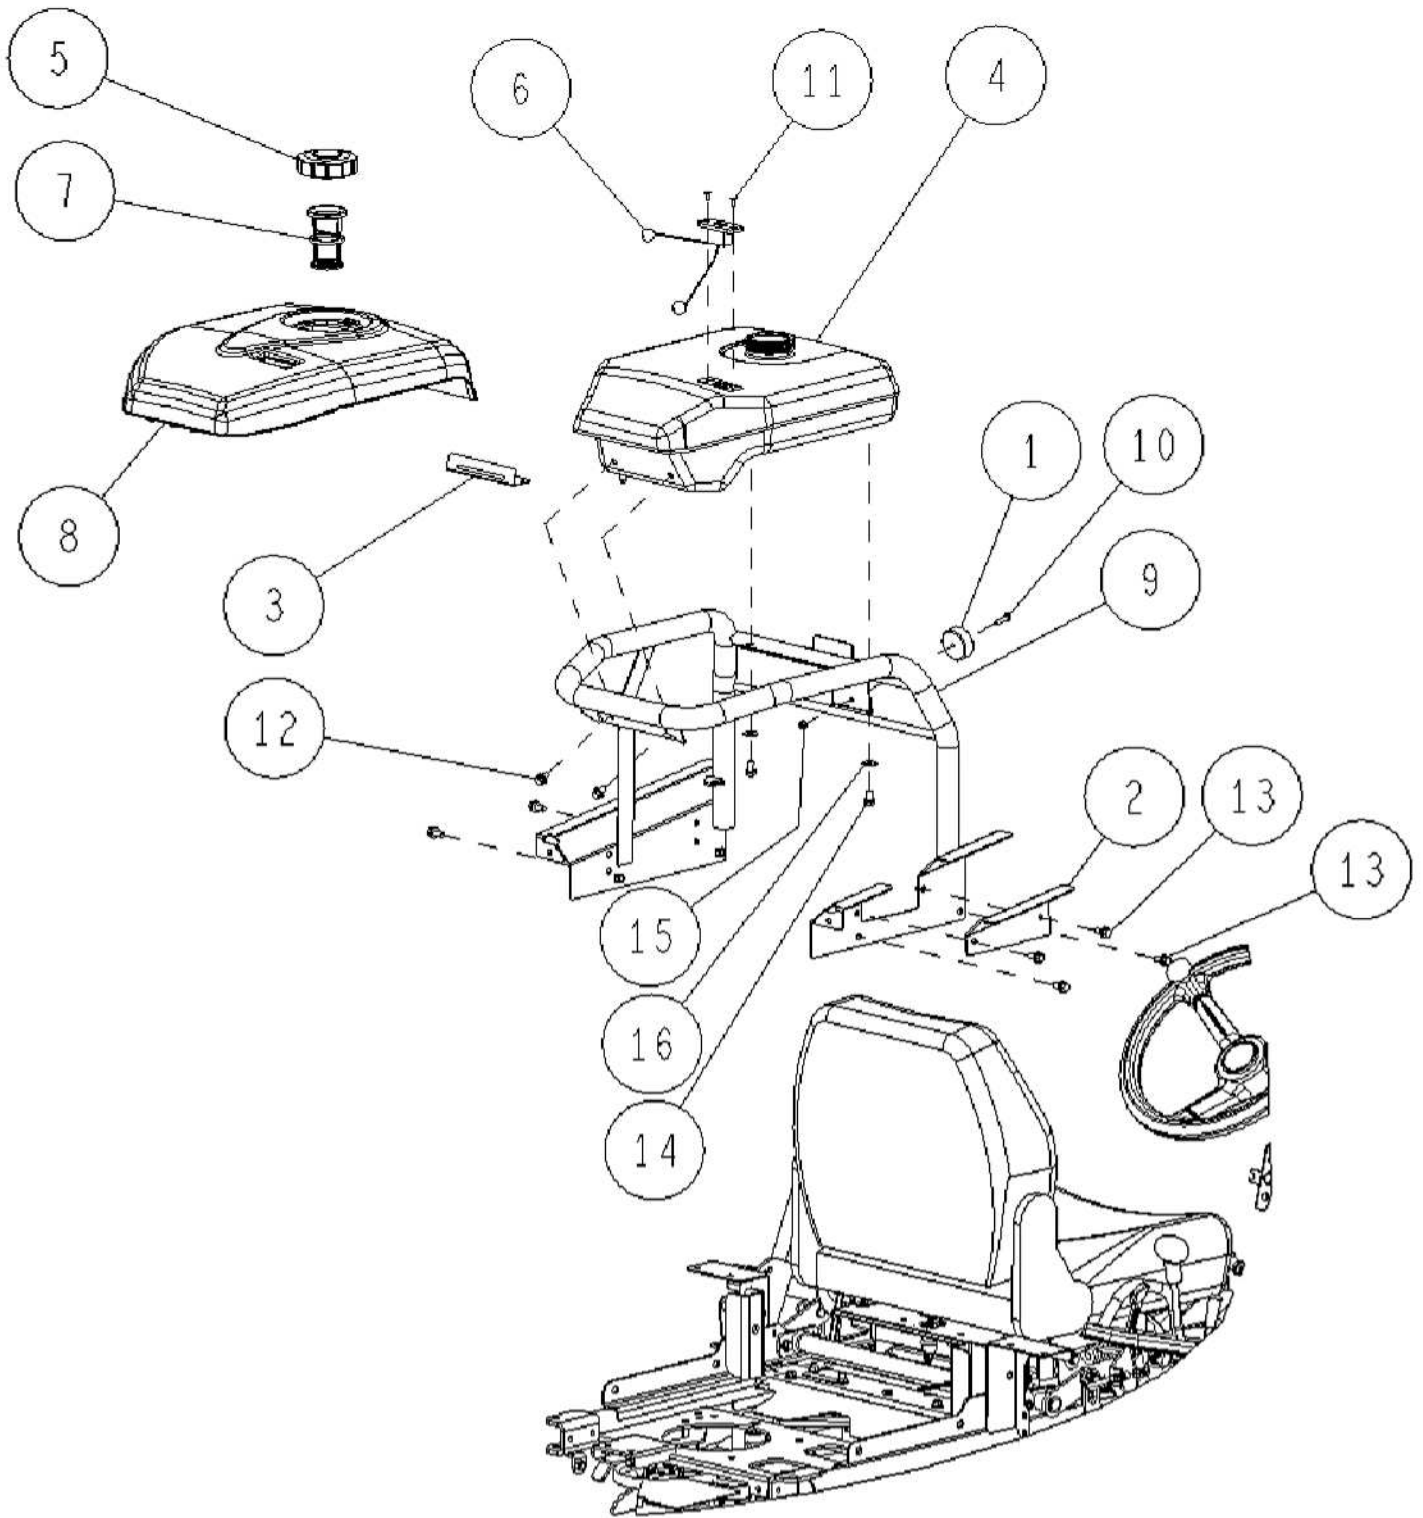

PL02337

Rep	Réf ETESIA			
1	44212	BUTEE CAOUTCHOUC	GUMMI ANSCHLAG	RUBBER STOP
2	44075	EQUERRE DROITE	RECHTES WINKEL	BRACKET RIGHT
3	44076	EQUERRE FIX RESERV.	TANK BEFESTIG WINKEL	FIXING CORNER
4	44077	RESERVOIR CARBURANT	BENZIN TANK	FUEL TANK
5	44096	BOUCHON RESERVOIR	TANK DECKEL	TANK COVER
6	44080	JAUGE A CARBURANT	TANK UHR	FUEL GAUGE
7	44081	FILTRE A CARBURANT	KRAFTSTOFFFILTER	FUEL FILTER
8	44091	CAPOT RESERVOIR BL.	TANK ABDECKUNG WEIS	TANK COVER WHITE
9	44188	SUPPORT RESERVOIR	TANK HALTERUNG	TANK BRACKET
10	-			
11	-			
12	34308	VIS M8X16	SCHRAUBE M8X16	SCREW M8X16
13	34309	VIS EMBASE M8X20	SCHRAUBE M8X20	SCREW M8X20
14	-			
15	34313	ECROU A EMBASE 6	MUTTER 6	NUT 6
16	-