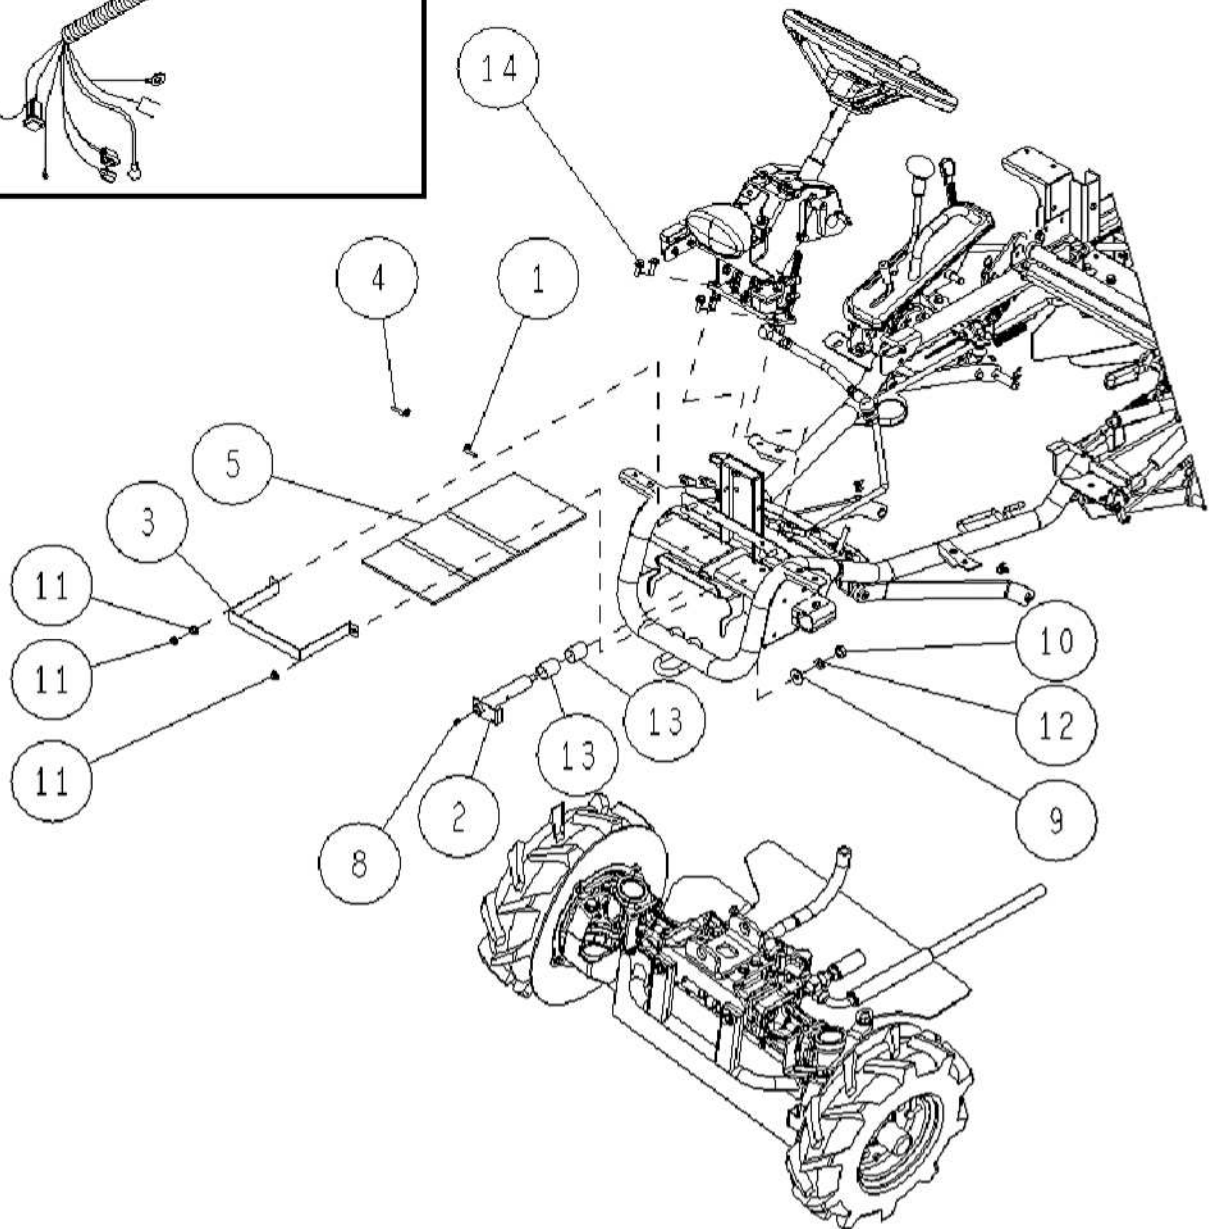

PL02339

Rep	Réf ETESIA			
1	27847	CABLE POSITIF	PLUSKABEL	BATTER.PLUS CORD230
2	34821	AXE ESSIEU	VORDERACHSE BOLZEN	AXLE SHAFT
3	44056	FIXATION BATTERIE	BATTERIE BEFESTIGG	BATTERY FIXING
4	44089	CABLE MASSE	MASSE KABEL	GROUND CABLE
5	44090	CAOUT.PROTECT.BATT.	SCHUTZ GUMMI BATT.	CAOUT.PROTECT.BATT.
8	27246	GRAISSEUR	SCHMIERNIPPLE	GREASE NIPPEL
9	-			
10	-			
11	27501	ECROU M8 + GROWER	MUTTER M8+FEDERSCH.	NUT FLANGE M8
12	27353	RDLE GROWER 12	FEDERSCHEIBE A12	SPRING WASHER A12
13	27660	BAGUE DU 25.35	DU BÜCHSE 25.35	DU BUSH 25.35
14	27895	VIS DE DEFLECTEUR	DEFLEKTOR SCHRAUBE	DEFLEKTOR SCREW
15	44167	FAISCEAU ELEC.AK98X	KABELBAUM AK98X	ELECT.WIRING AK98X