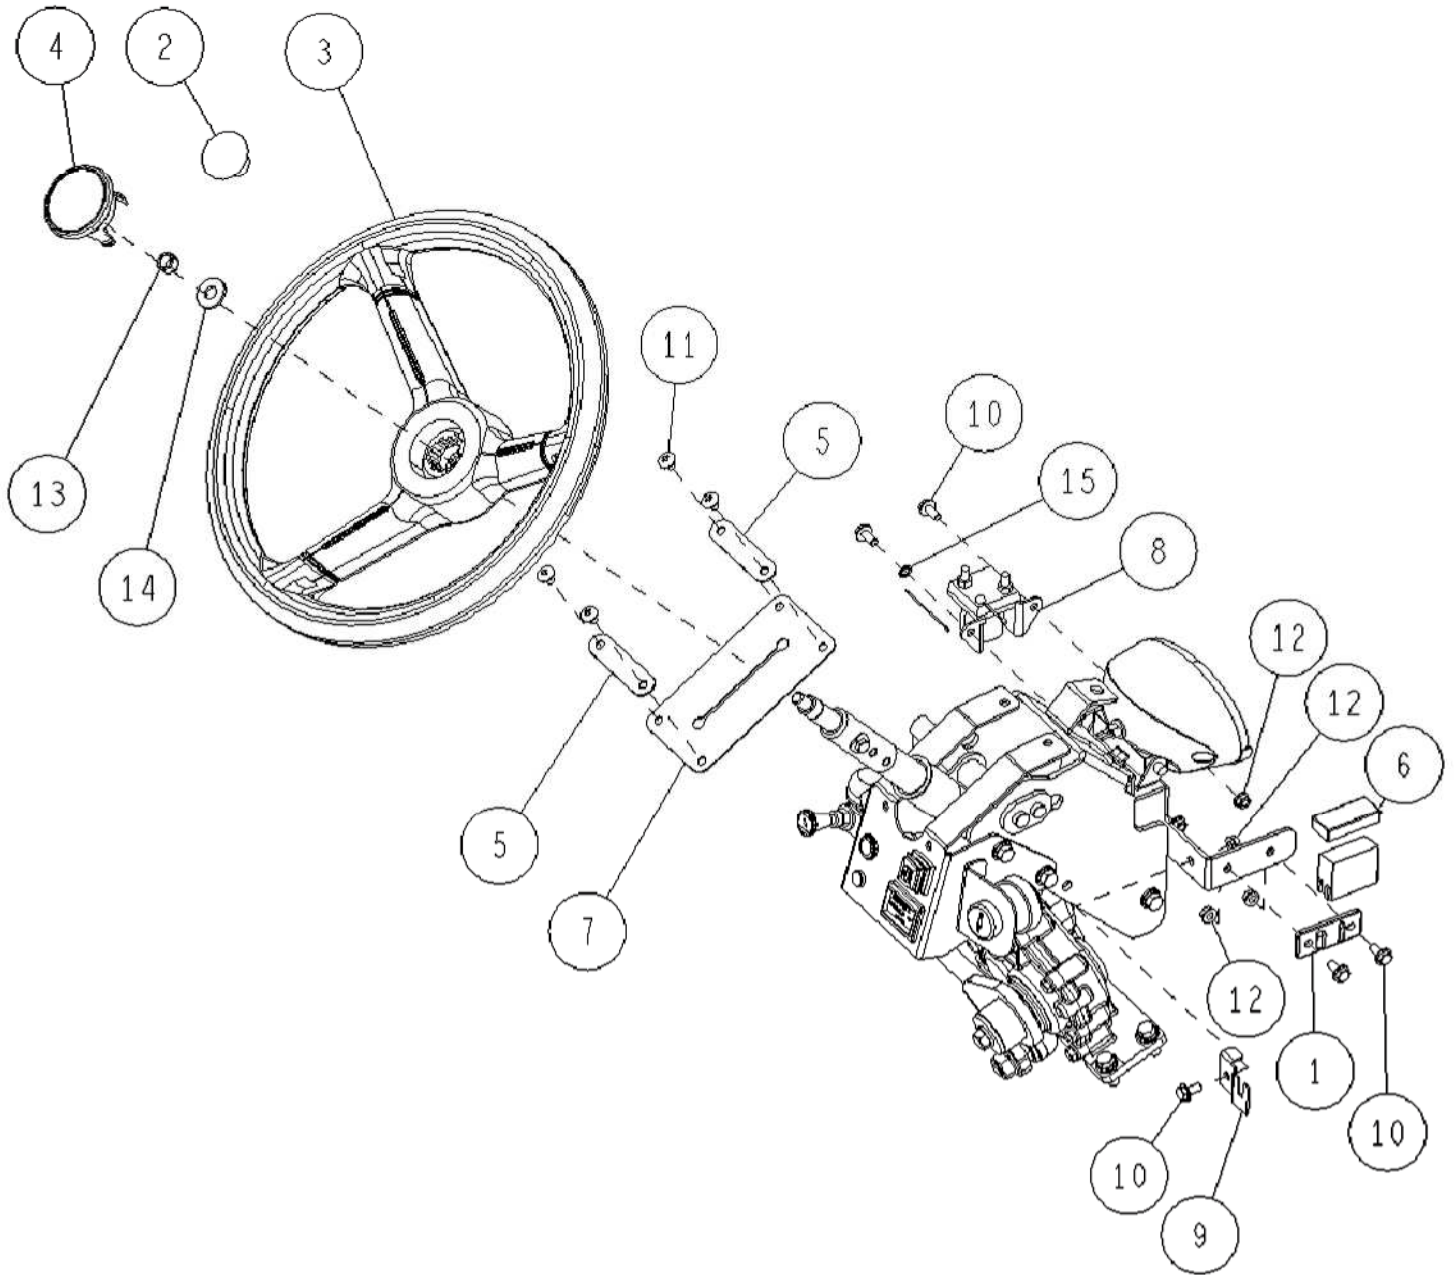

PL02359

Rep	Réf ETESIA			
1	27992	SUPPORT PORTE-FUSIB	SICHERUNGSTRÄGER	FUSE BRACKET
2	27637	ENS.POMMEAU DIRECT.	LENKRAD KNOPF KPLT	STEERING WHEEL
3	27430	VOLANT	LENKRAD	STEERING WHEEL
4	34661	CAPUCHON VOLANT	LENKRAD KAPPE	STEERING CAP
5	43996	TOLE MAINTIEN	HALTERUNGS BLECH	STEAL PLATE
6	44039	CAPUCH.PORTE FUSIBL	STECKER	CAP
7	44049	SOUFFLET COLONNE	SCHUTZ	PROTECTION
8	27241	RELAIS DEMARREUR	STARTER RELAIS	MAGNETIC SWITCH
9	44185	SUPP.PORTE FUSIBLE	HALTERUNG	BRACKET
10	34302	VIS M6X15	SCHRAUBE M6X15	SCREW M6X15
11	34303	VIS M6X10	SCHRAUBE M6X10	SCREW M6X10
12	34313	ECROU A EMBASE 6	MUTTER 6	NUT 6
13	-			
14	34323	RONDELLE 10	SCHEIBE 10	WASHER 10
15	34328	RONDELLE DENTEE 6	GEZÄHNTE SCHEIBE 6	TOOTHED WASHER 6