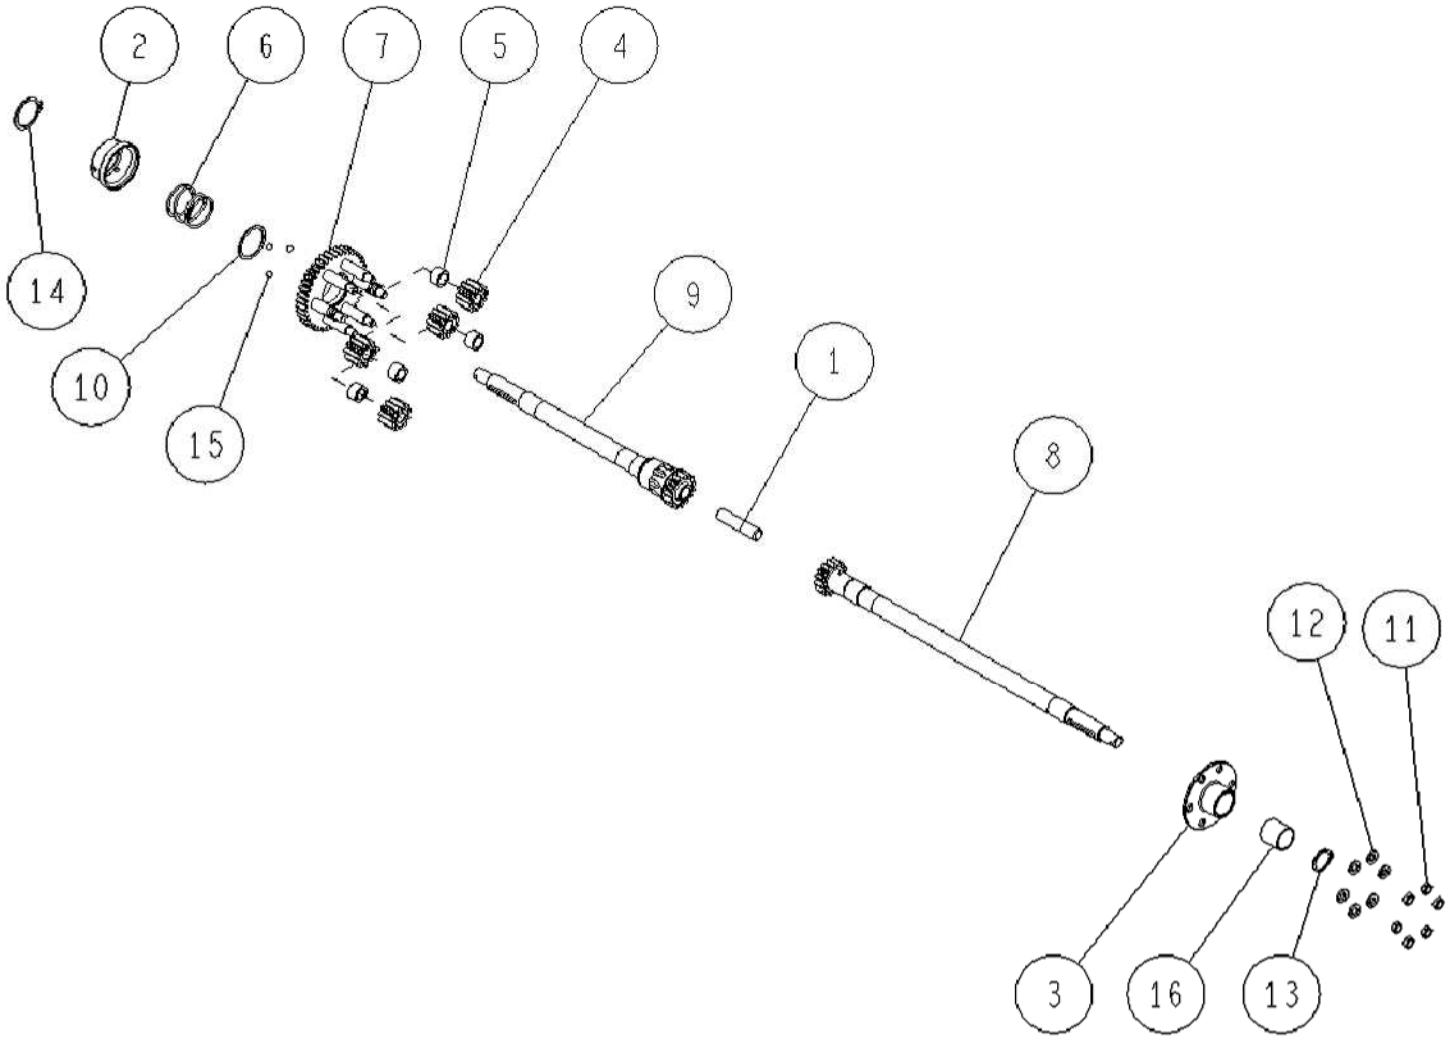

PL02356

Rep	Réf ETESIA			
1	27490	GOUPILLE AXE	WELLENSPLINT	AXLE PIN
2	27485	CONE BLOCAJE DIFF.	KONUS DIFFERENTIAL	DIFF.LOCK CONE
3	27492	DISQUE BLOC.DIFF.	DIFFERENT.-SCHEIBE	DIFF.LOCK PLATE
4	27495	PIGNON BL.DIFF.11D	DIFFERE.ZAHNRAD 11T	DIFF.LOCK GEAR 11T
5	27496	BAGUE PIG.BLOC.DIFF.	BUCHSE FUR SPERRE	AXLE COLLAR DIFF.
6	27486	RESSORT BLOC.DIFF.	FEDER DIFFERENTIAL	DIFF.LOCK SPRING
7	27534	COURONNE PLANETAIRE	PLANETARKRONE	AXLE GEAR CMP
8	43994	AXE GAUCHE	LINKE ACHSE	LEFT AXLE
9	43995	AXE DROIT	RECHTE ACHSE	AXLE RIGHT
10	27487	RDLE 40X48X1,0	SCHEIBE 40X48X1,0	WASHER 40X48X1,0
11	34317	ECROU A EMBASE 10	MUTTER 10	NUT 10
12	71052	RDLE FREIN A10	FEDERING A10 DIN 1	SPRING WASHER,DIN 1
13	27494	CIRCLIPS 28	SEEGERING 28	SNAP RING 28
14	27638	CIRCLIPS EXT.40	AUS.SEEGERING 40	OUT.CIRCLIP 40
15	27481	BILLE 7,5	KUGEL DURCH.7,5	STEEL BALL DIA.7,5
16	27493	BAGUE 28.30	BUCHSE 28.30	BUSH 28.30