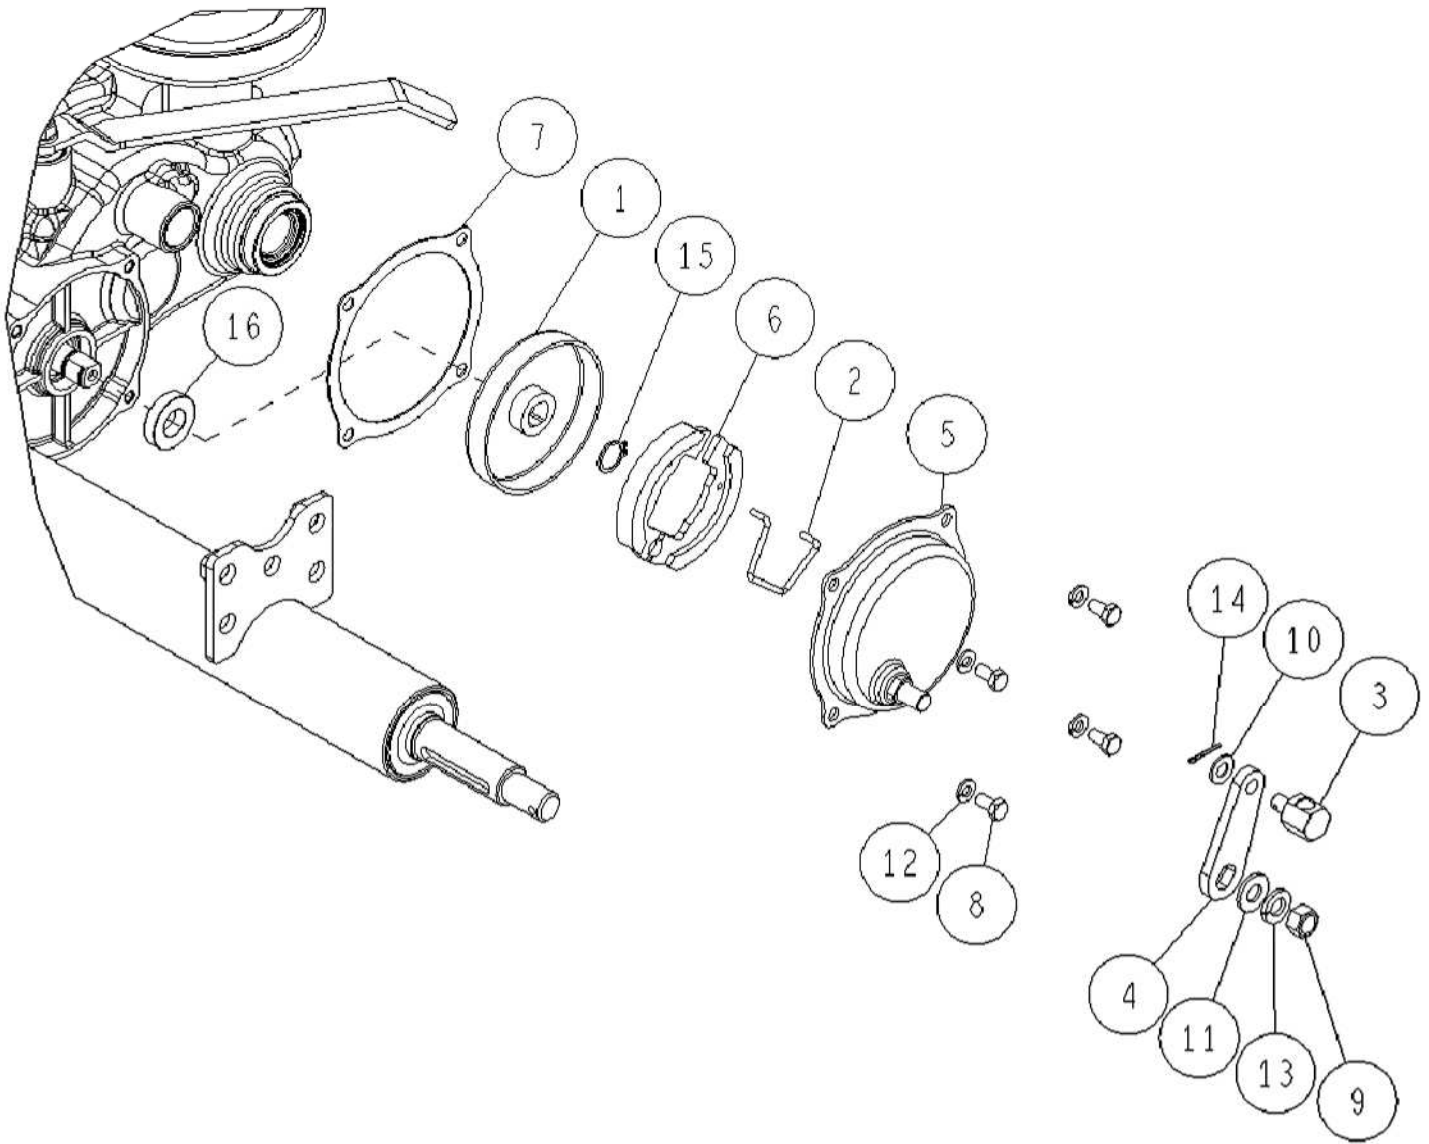

PL02351

Rep	Réf ETESIA			
1	27453	TAMBOUR DE FREIN	BREMSTROMMEL	BRAKE DRUM (PA-7)
2	34285	RESSORT	FEDER	SPRING
3	27820	PIVOT	GELENK	BRAKE JOINT
5	-			
6	27455	JEU MACHOIRE FREIN	BREMSBACKE SATZ	BRAKE SHOE SET
7	43991	JOINT COUVERC.FREIN	DICHTUNG	GASKET
8	27457	VIS HM 6X12 (8T)	SECHSKANTSCHR M6X12	HEXA.SCREW M6X12 8T
9	9017	ECR.AUTOFR.HM10 DIN	MUTTER HM10 DI	NUT HM10
10	71343	RDLE GROWER A8	FEDERSCHEIBE A8	SPRING WASHER A8
11	-			
12	71049	RDLE GROWER A6	FEDERRING A6 DIN 12	SPRING WASHER,DIN 1
13	71052	RDLE FREIN A10	FEDERRING A10 DIN 1	SPRING WASHER,DIN 1
14	27337	GOUP. FENDUE 2X15	SPLINTE V 2X15	SPLINT PIN 2X15
15	34339	CIRCLIPS 15	SEEGERING 15	CIRCLIP 15
16	27818	JOINT LEVRE 15X30X7	LIP.DICHTUNG15X30X7	OIL SEAL UE 15X30X7