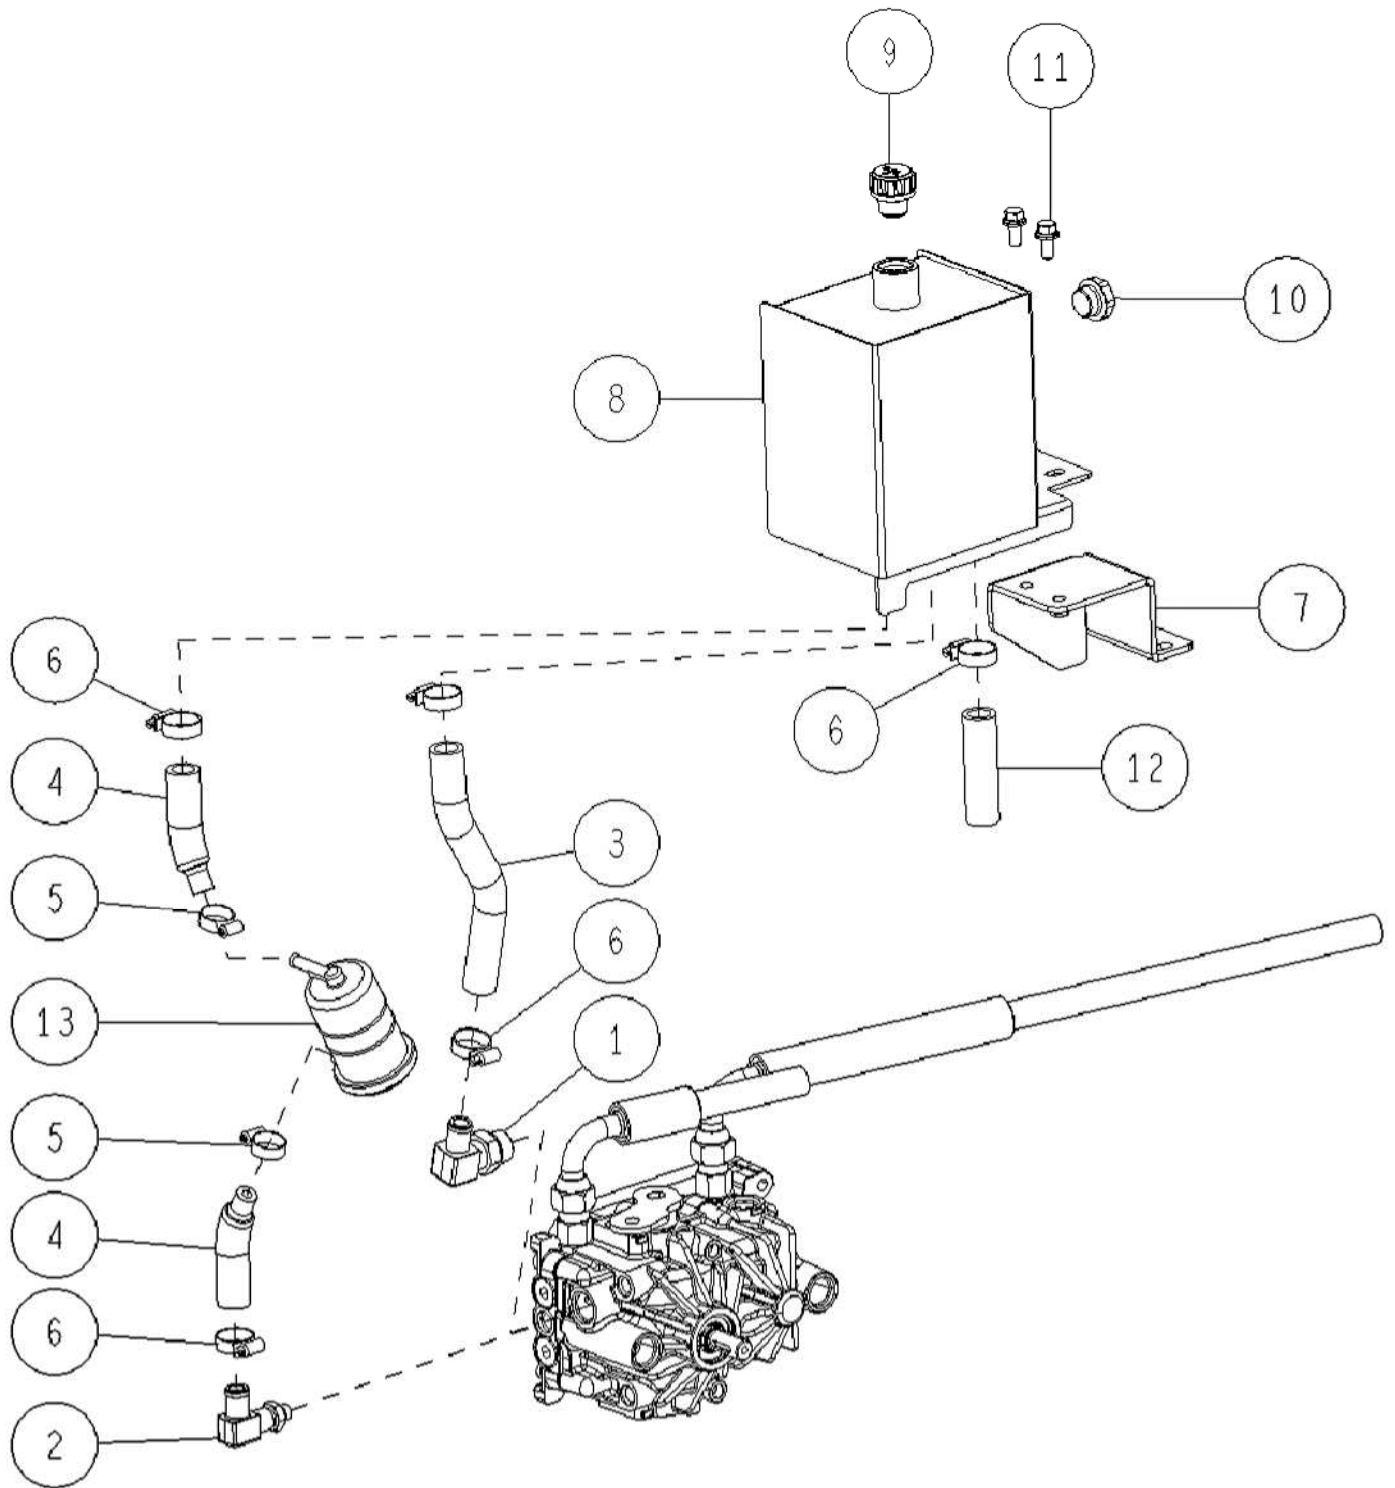

PL02357

Rep	Réf ETESIA			
1	34776	RACCORD 7/8-14 UNF	ROHRVERB.7/8-14 UNF	HOSE CONNEC. 7/8-14
2	34777	RACCORD 61/4	ROHRVERBINDUNG 61/4	HOSE CONNECT. 61/4
3	34785	FLEXIBLE	FLEXIBLE	HOSE
4	34786	FLEXIBLE	FLEXIBLE	HOSE
5	34788	COLLIER	SCHELLE	COLLAR
6	27965	COLLIER 24	SCHELLE 24	HOSE BAND 24
7	44130	SUPPORT RESERVOIR	TANK HALTERUNG	TANK BRACKET
8	44132	RESERVOIR COMPENSAT	AUSGLEICHBEHÄLTER	TANK
9	44133	CAPUCHON RESERVOIR	TANK DECKEL	TANK CAP
10	44134	BOUCHON TRANSPARENT	DECKEL	CAP
11	34309	VIS EMBASE M8X20	SCHRAUBE M8X20	SCREW M8X20
12	34770	FLEXIBLE	SCHLAUCH	HOSE
13	44129	FILTRE A HUILE	OEL FILTER	OIL FILTER