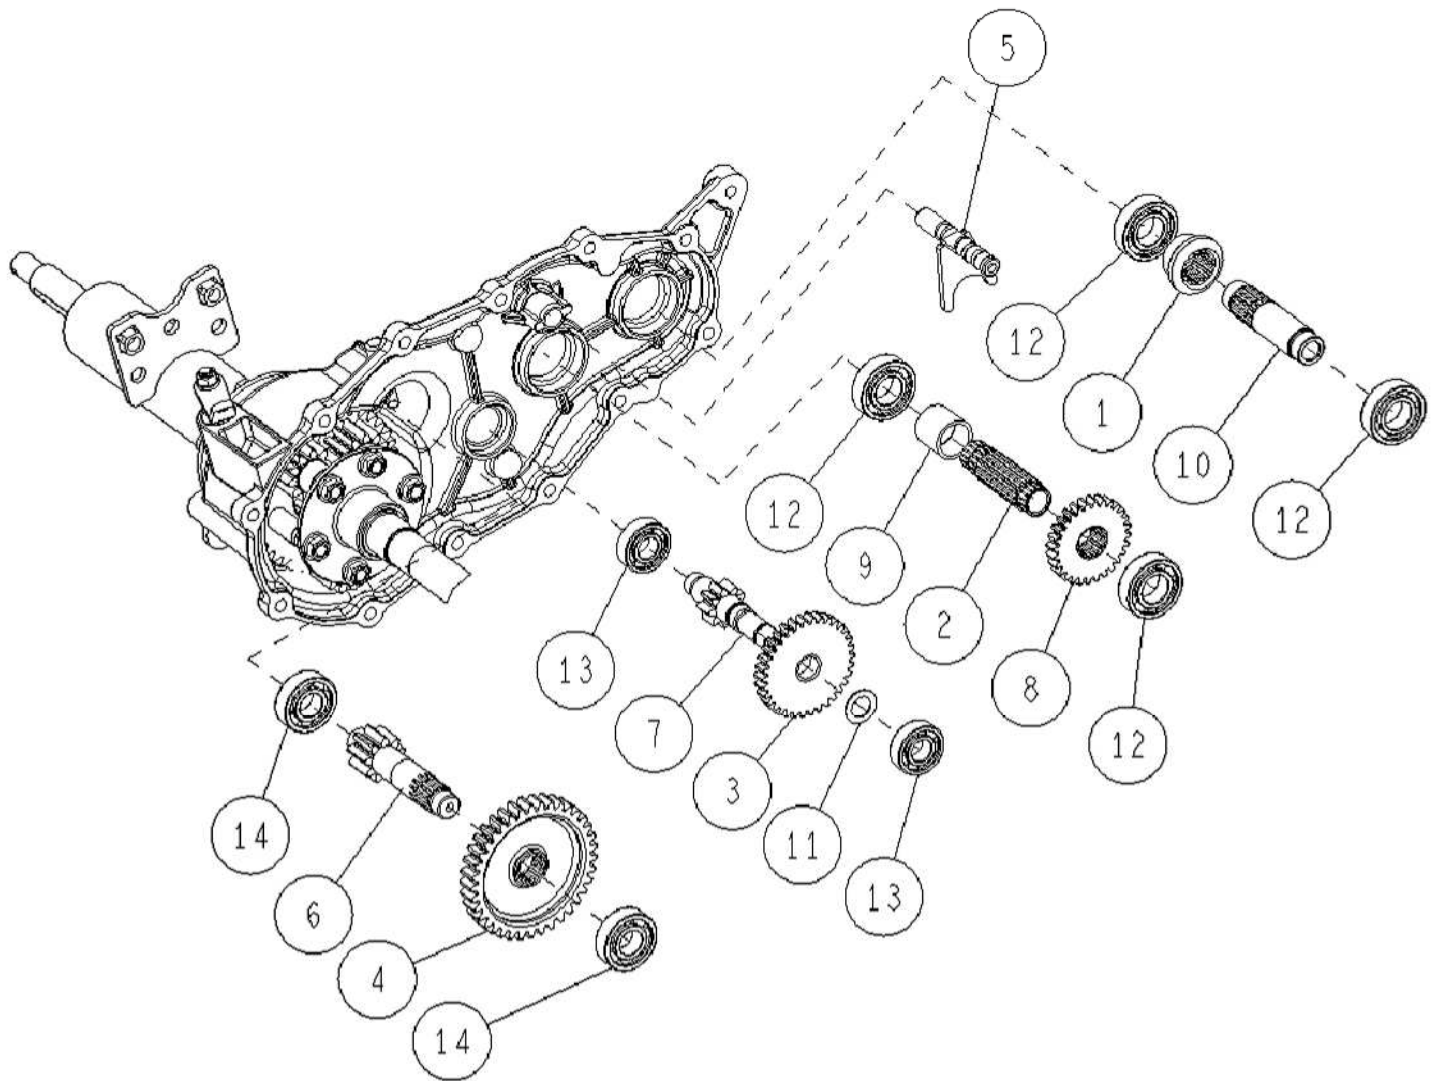

PL02354

Rep	Réf ETESIA			
1	27809	PIGNON CONIQUE	KONISCHES ZAHNRAD	20T SPIRAL MIT GEAR
2	27810	AXE C	C WELLE	C AXLE
3	27816	PIGN.AXE FR. 34DENTS	ZAHNRAD 34 ZÄHNE	BRAKE SHAFT 34TGEAR
4	27821	PIGNON AXE 37 DENTS	ZAHNRAD 37 ZÄHNE	D AXLE 37T GEAR
5	27801	FOURCHETTE	GABEL	SHIFT FORK
6	27533	AXE D.	D. WELLE	D. AXLE
7	34690	AXE FREIN	BREMSACHSE	BRAKE AXLE
8	27953	PIGNON	ZAHNRAD	SHIFT GEAR
9	27954	BAGUE	BÜCHSE	COLLAR
10	34765	AXE B	ACHSE B	AXLE B
11	27813	RDLE CALE 15X24X1,0	SCHEIBE 15X24X1	WASHER 15X24X1
12	27651	ROULEMENT 6004	KUGELLAGER 6004	BEARING 6004
13	40465	RLT 6202 HUILE	LAGER 6202	BEARING 6202
14	27649	ROULEMENT 6203	KUGELLAGER 6203	BEARING 6203